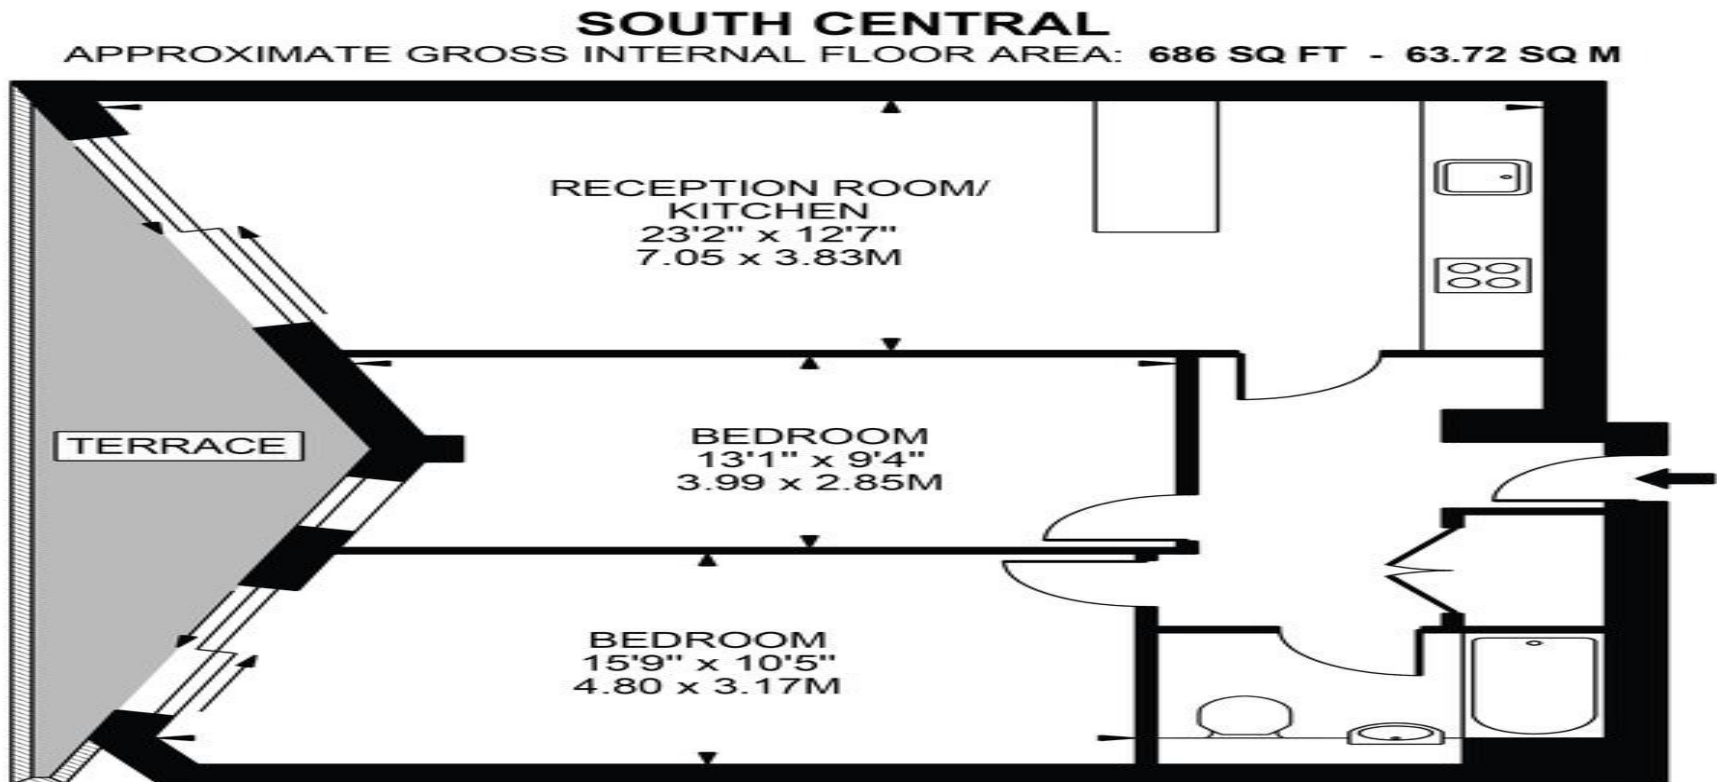

2 Bedroom Apartment To Rent In Elephant And Castle £ 565 p.w.(Includes water rates).

(£2448 pcm)