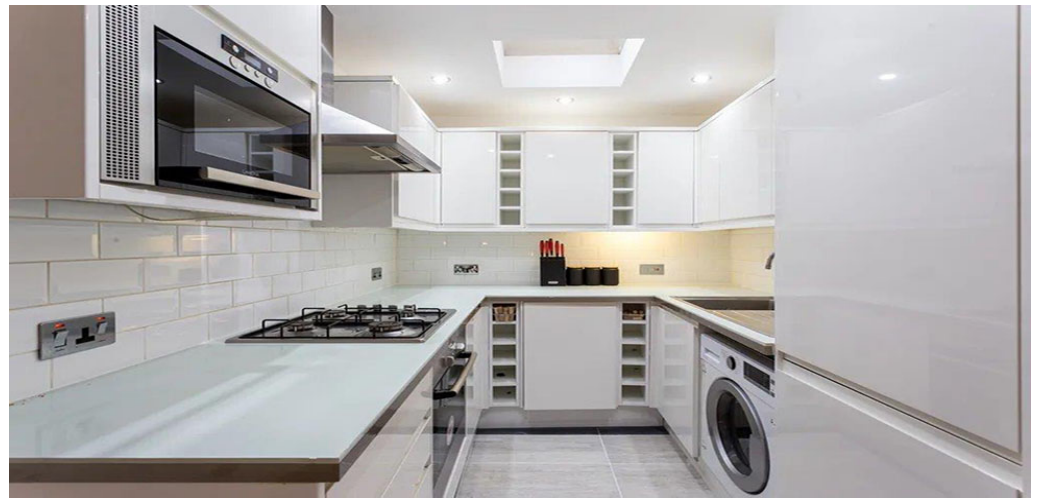

BLACK KATZ

Management & Lettings

3 Bedroom House To Rent In Hampstead £1050pw (£4550 pcm)

3 Bedroom House To Rent In Hampstead£ 1050pw (£4550 pcm)

<p>Stunning spacious split level three double bedroom two bathroom property located within minutes to Hampstead Heath. The property has a mix of wood floors and carpets, neutral decor, modern fully fitted kitchen diner, access to a roof terrace from two of the bedrooms and a tiled modern bathroom with shower. St Crispins Close is located in the South End Green area of Hampstead a moment’s walk from Hampstead Heath Overground station. You also have the Northern line from Belsize Park and Hampstead. You have a fantastic selection of bars, restaurants and local amenities in both Hampstead and Belsize Park a short walk away. Hampstead Heath itself is a moment’s walk away with its lovely open spaces.</p>

E.P.C. RATING: D

Property Features

. Washing Machine . Fitted Kitchen . Close to local amenities . Close to Tube . Fantastic Transport Links . Private Development . Central Heating . Excellent decorative order . Spacious Living Room