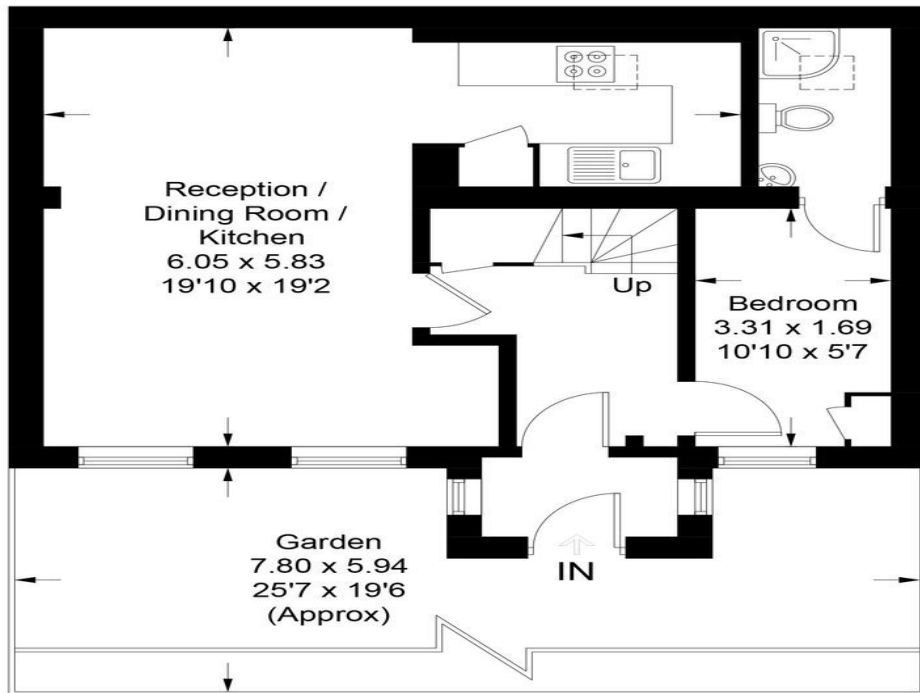

3 Bedroom House To Rent In Hampstead £ 1050pw (£4550 pcm)

St. Crispins Close

Approximate Gross Internal Area = 79.06 sq m / 851 sq ft

Ground Floor

First Floor

Illustration for identification purposes only, measurements are approximate, not to scale.