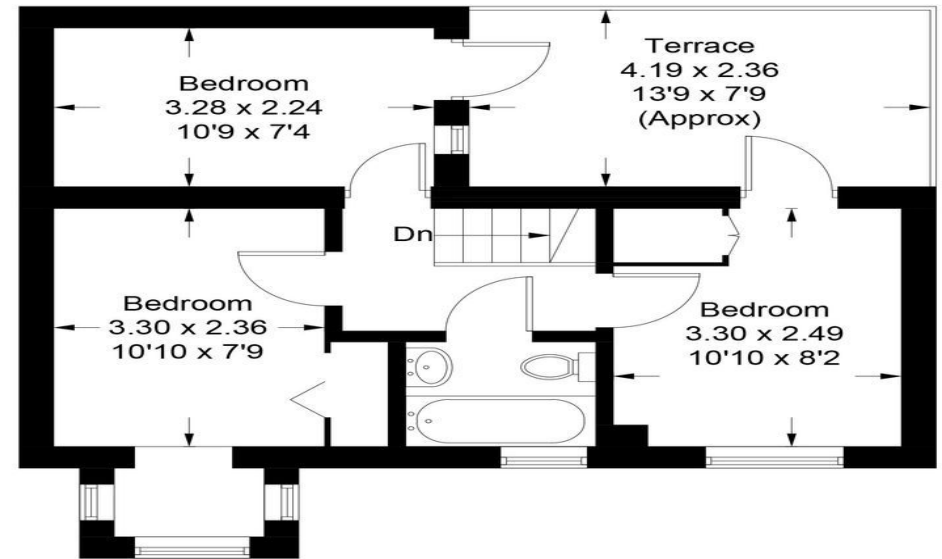

3 Bedroom House To Rent In Hampstead £ 1050pw (£4550 pcm)

St. Crispins Close

Approximate Gross Internal Area = 79.06 sq m / 851 sq ft

Ground Floor

First Floor

Illustration for identification purposes only, measurements are approximate, not to scale.